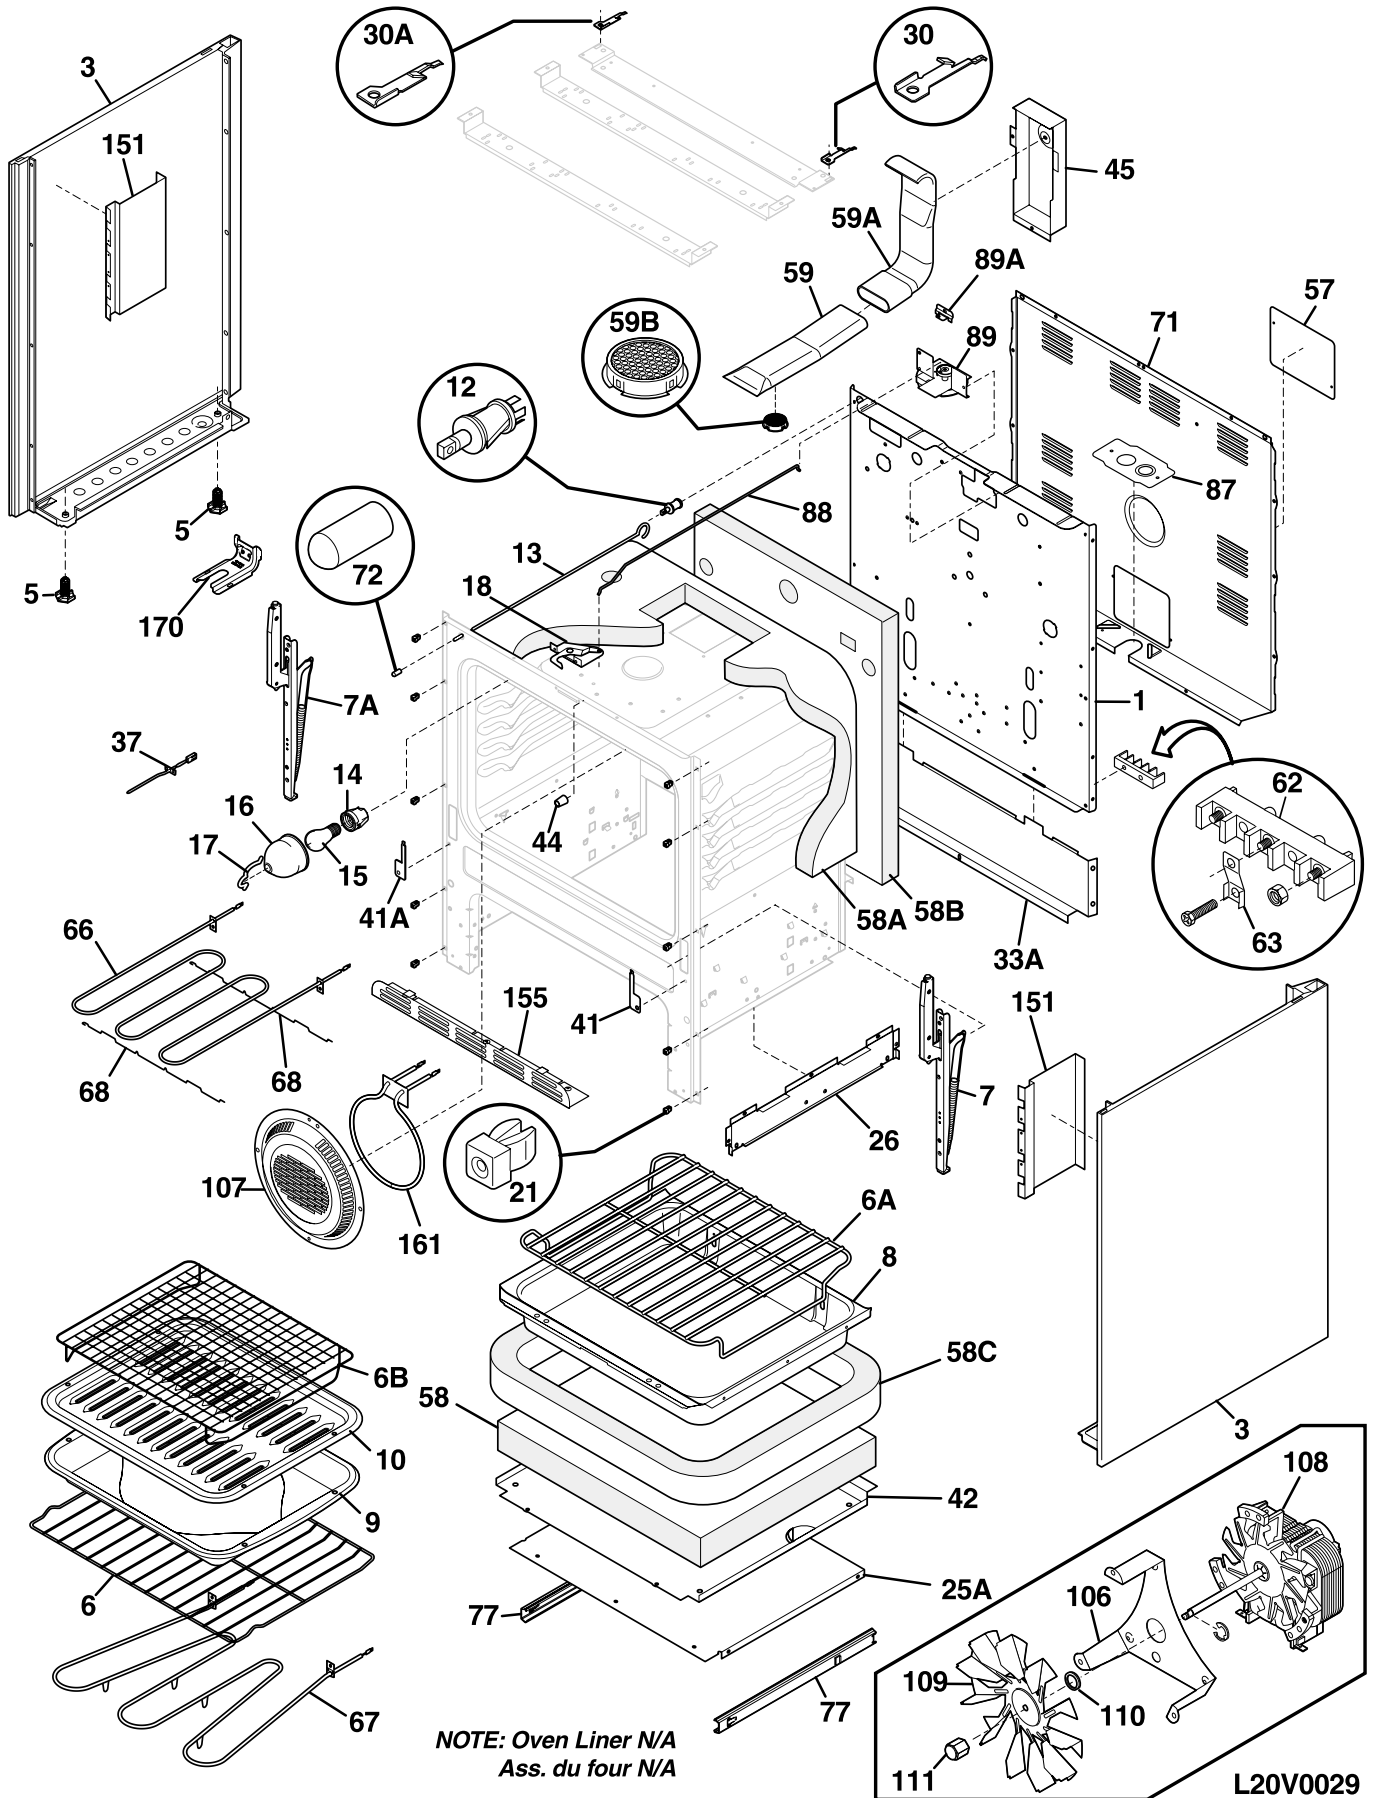

BODY

BODY

POS. NO	PART NO	DESCRIPTION
1	316201300	Back,main
3	316230104	Panel,bodyside ,black ,RH
3	316230105	Panel,bodyside ,black ,LH
5	316129200	Screw,leveling ,plastic ,with stop
6	316083800	Rack,oven
6A	316214400	Rack,oven sump
6B	316085400	Rack,broiler pan
7	316205000	Hinge,oven door ,RH
7A	316205001	Hinge,oven door ,LH
8	316201501	Panel,sump ,oven bottom
9	316081900	Pan,broiler
10	316082000	Insert,broiler pan
12 #	316027700	Switch,oven light/door
13	316238800	Rod,light switch
14	316116400	Receptacle,oven light
15	5303013071	Bulb/Lamp,oven light
16	08011086	Lens,oven light ,glass
17	316087500	Retainer,lens
18 #	316213900	Latch,oven door
21	3014099	Spacer,bodyside
25A	316092400	Shield,warmner drawer ,upper
26	316211800	Shield,chassis filler ,side lower ,(2)
30	316217700	Bracket,hinge ,RH ,main top
30A	316217701	Bracket,hinge ,LH ,main top
33A	316231600	Shield,rear wall ,lower ,warmer drawer
37 #	316233900	Probe,oven temp
41	316233400	Cover,hinge cutout ,RH
41A	316233500	Cover,hinge cutout ,LH
42	316206200	Shield,wool ,lower
44	316246500	Spacer,oven door
45	316234100	Shield,wire ,vent tube
57	316081100	Cover,access
58	316240300	Insulation,oven bottom
58A	316047708	Insulation,2" ,oven wrapper
58B	316240102	Insulation,oven back
58C	316240400	Insulation,oven sump
59	316208200	Tube,oven vent ,lower
59A	316208300	Tube,oven vent ,upper
59B	316247300	Catalyst,oven vent ,ceramic
62 #	5303935061	Terminal Block Kit
62*	316085600	Insulator
62*	5303308427	Nut,hex ,10-32
63	5301145190	Plate,grounding strap
66 #	316203300	Element,broil
67 #	316202200	Element,bake
68	316203400	Support,broil element
71	316015810	Shield,rear wall ,galv steel
72	316234500	Cover,rod end ,light switch
77	316105500	Glide,warmner drawer ,outer/RH & LH ,(2)
87	316081202	Bracket,cable mtg
88	316203500	Rod,auto latch
89 #	316135201	Motor,latch/lock
89A	316245800	Bracket,latch ,rear
106	316026600	Bracket,motor mtg
107	316026701	Cover,fan
108#	316136300	Motor,fan
109	316136400	Blade,fan
110	316136500	Washer,fan motor
111	316136600	Nut,fan retainer
151	316239300	Shield,bodyside
155	316095201	Shield,warmner drawer ,front
161#	316211603	Element,convection fan ,350 W
170	5303935180	Anti-tip Kit,w/bracket,screw
170*	316107200	Bracket,anti-tip
170*	316112500	Template,anti-tip
170*	316116000	Screw,concrete tpg ,1.75 inch ,anti-tip brkt
* #	316253219	Wiring Harness,main
*	318113102	Cord,electric
*	5303305345	Paint,touch-up ,black
*	316021108	Screw,cup pt ,8-18 x 0.375 ,chrome
*	5303280311	Screw,wafer hd sq dr ,10-32 x 0.312
*	5303285179	Screw,wafer head ,8-32T x 0.500 ,black
*	5308014215	Screw,6-20 x 0.312